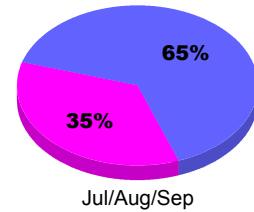

Gender Comparison 2012-2013