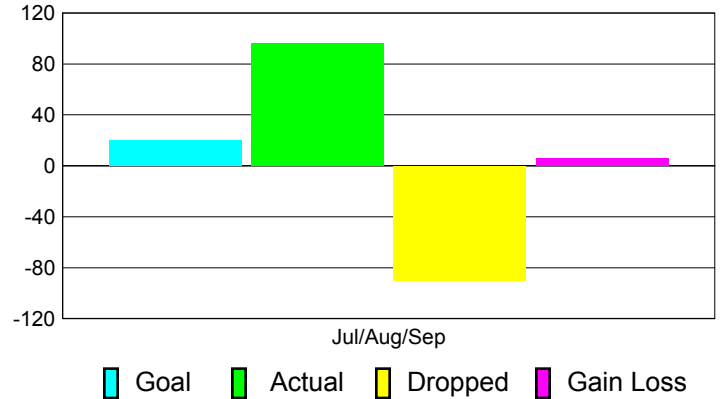

### YTD Status Quo Clubs 2012-2013

Status Quo Clubs Compared to Status Quo Members

## MEMBERSHIP

**Membership Results**  
2012-2013

**Membership**  
2011-2012

Month	Net Memb Goal	Actual New Memb	Actual Dropped Memb	Gain/Loss of Memb	Gain/Loss of Memb
Jul/Aug/Sep	20	96	-90	6	19
<b>Totals</b>	<b>20</b>	<b>96</b>	<b>-90</b>	<b>6</b>	<b>19</b>

### Membership Results 2012-2013

Goal, New, Dropped, Gain/Loss

### Comparison of Membership Gain/Loss

Current Year Compared to the Previous Year